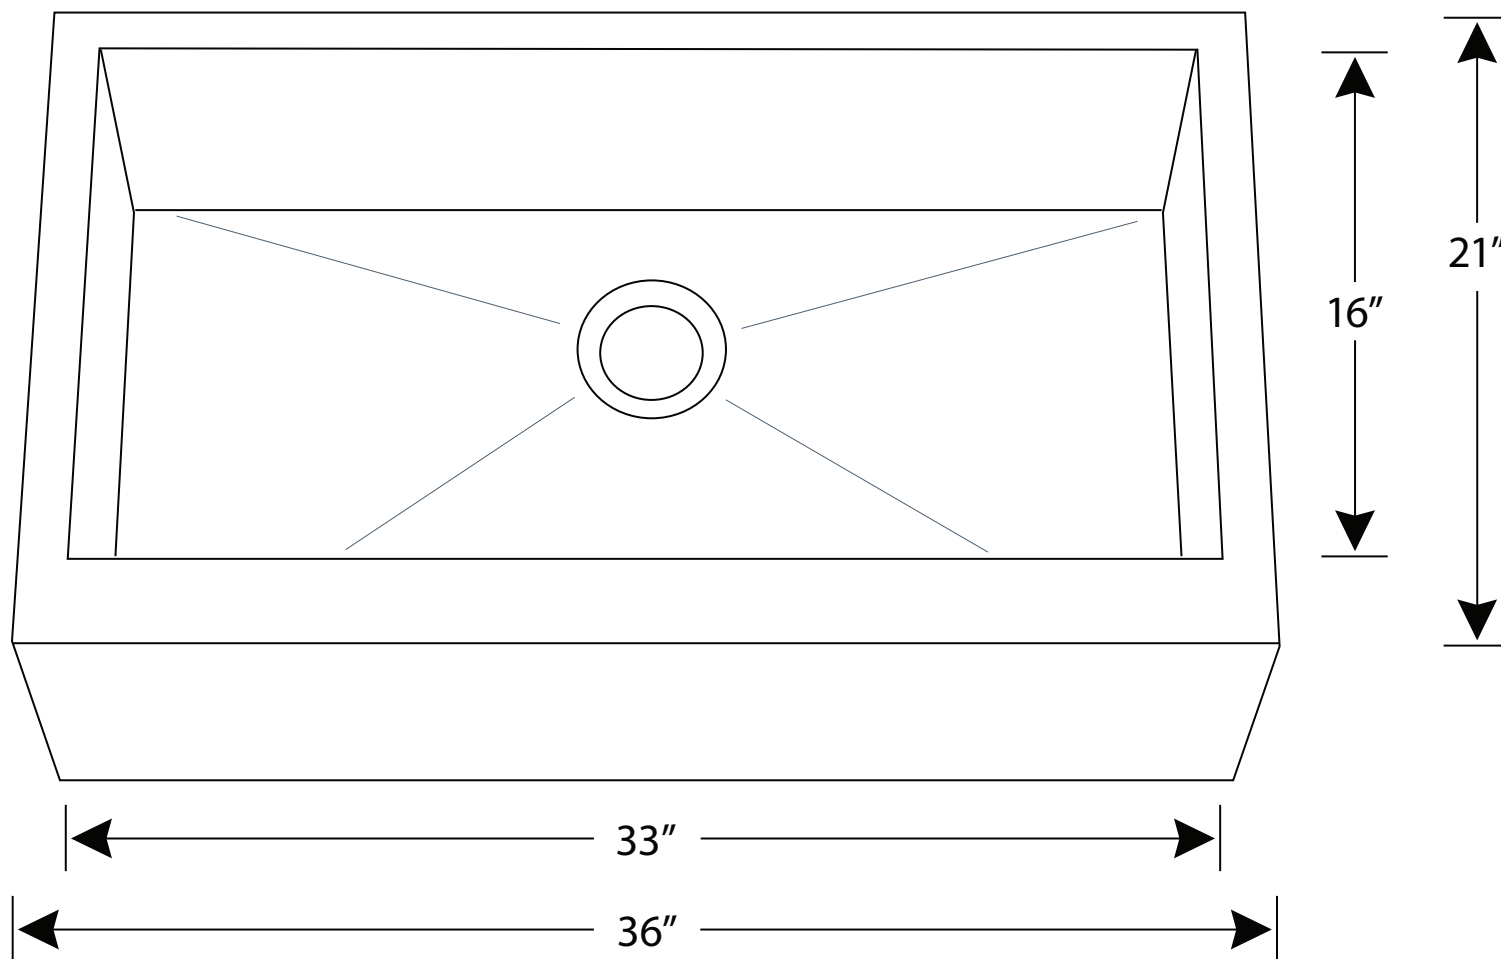

S802 - Satin Finish

304 Stainless Steel
10" Depth